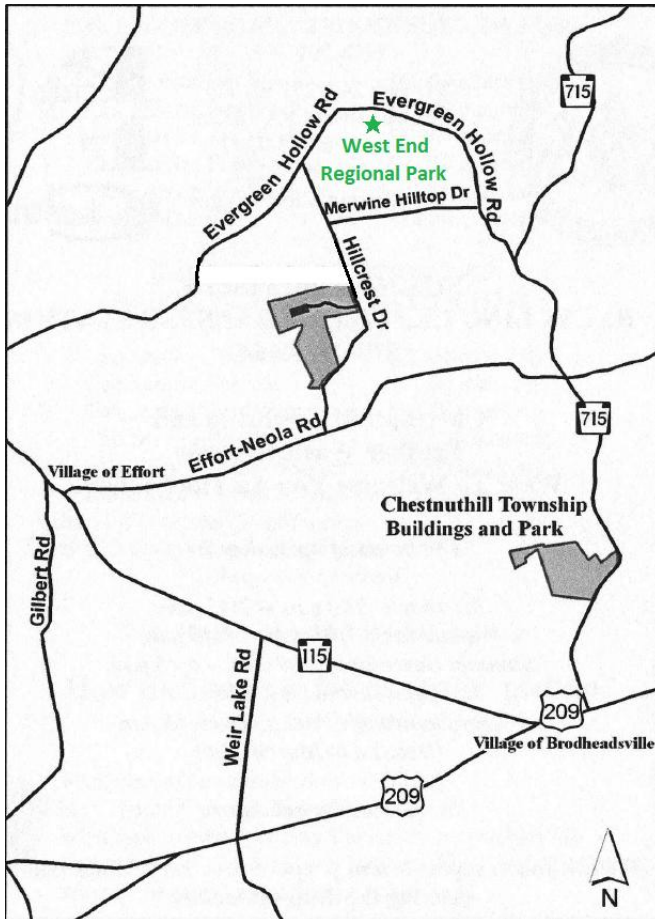

West End Regional Park

578 Evergreen Hollow Rd
Brodheads ville, PA 18322
(570)992-9733

RT. 715 SOUTH: *from McMichaels*
Turn right onto Camp Alice Rd.
Proceed to Stop Sign
Turn Right onto Evergreen Hollow Rd.
Past Merwine Hilltop Dr. (on Left)
Continue up hill, West End Regional
Park Pavilion and Parking on Left.

RT. 715 NORTH: *from Brodheads ville*
Veer Left onto Evergreen Hollow Rd.
(after **S** curves)
Past Merwine Hilltop Dr. (on left)
Continue up hill, West End Regional
Park Pavilion and Parking on Left

RT. 115: *from Effort*
Turn onto Effort Neola Rd.
Proceed 1.1 miles to Hillcrest Dr.
Turn Left on Hillcrest Drive
Past Chestnuthill Transfer Station
Turn Right on Merwine Hilltop Dr. @
Bottom of hill, Turn Left on Evergreen
Hollow Rd. Continue up hill, West End
Regional Park Pavilion and Parking on
Left.